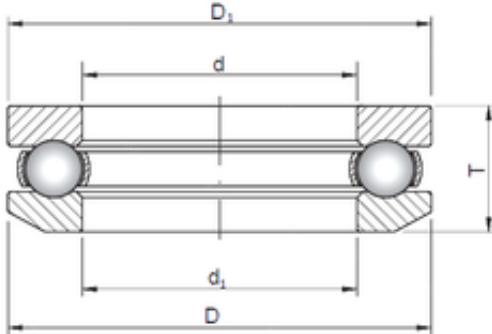

## 53309 ISO Thrust Ball Bearings

Bearing No. 53309

Bore Diameter	45 mm
Outer Diameter	85 mm
d	45 mm
d1	47 mm
D	85 mm
D1	85 mm
T	30,1 mm

53309 Bearing 2D drawings and 3D CAD models